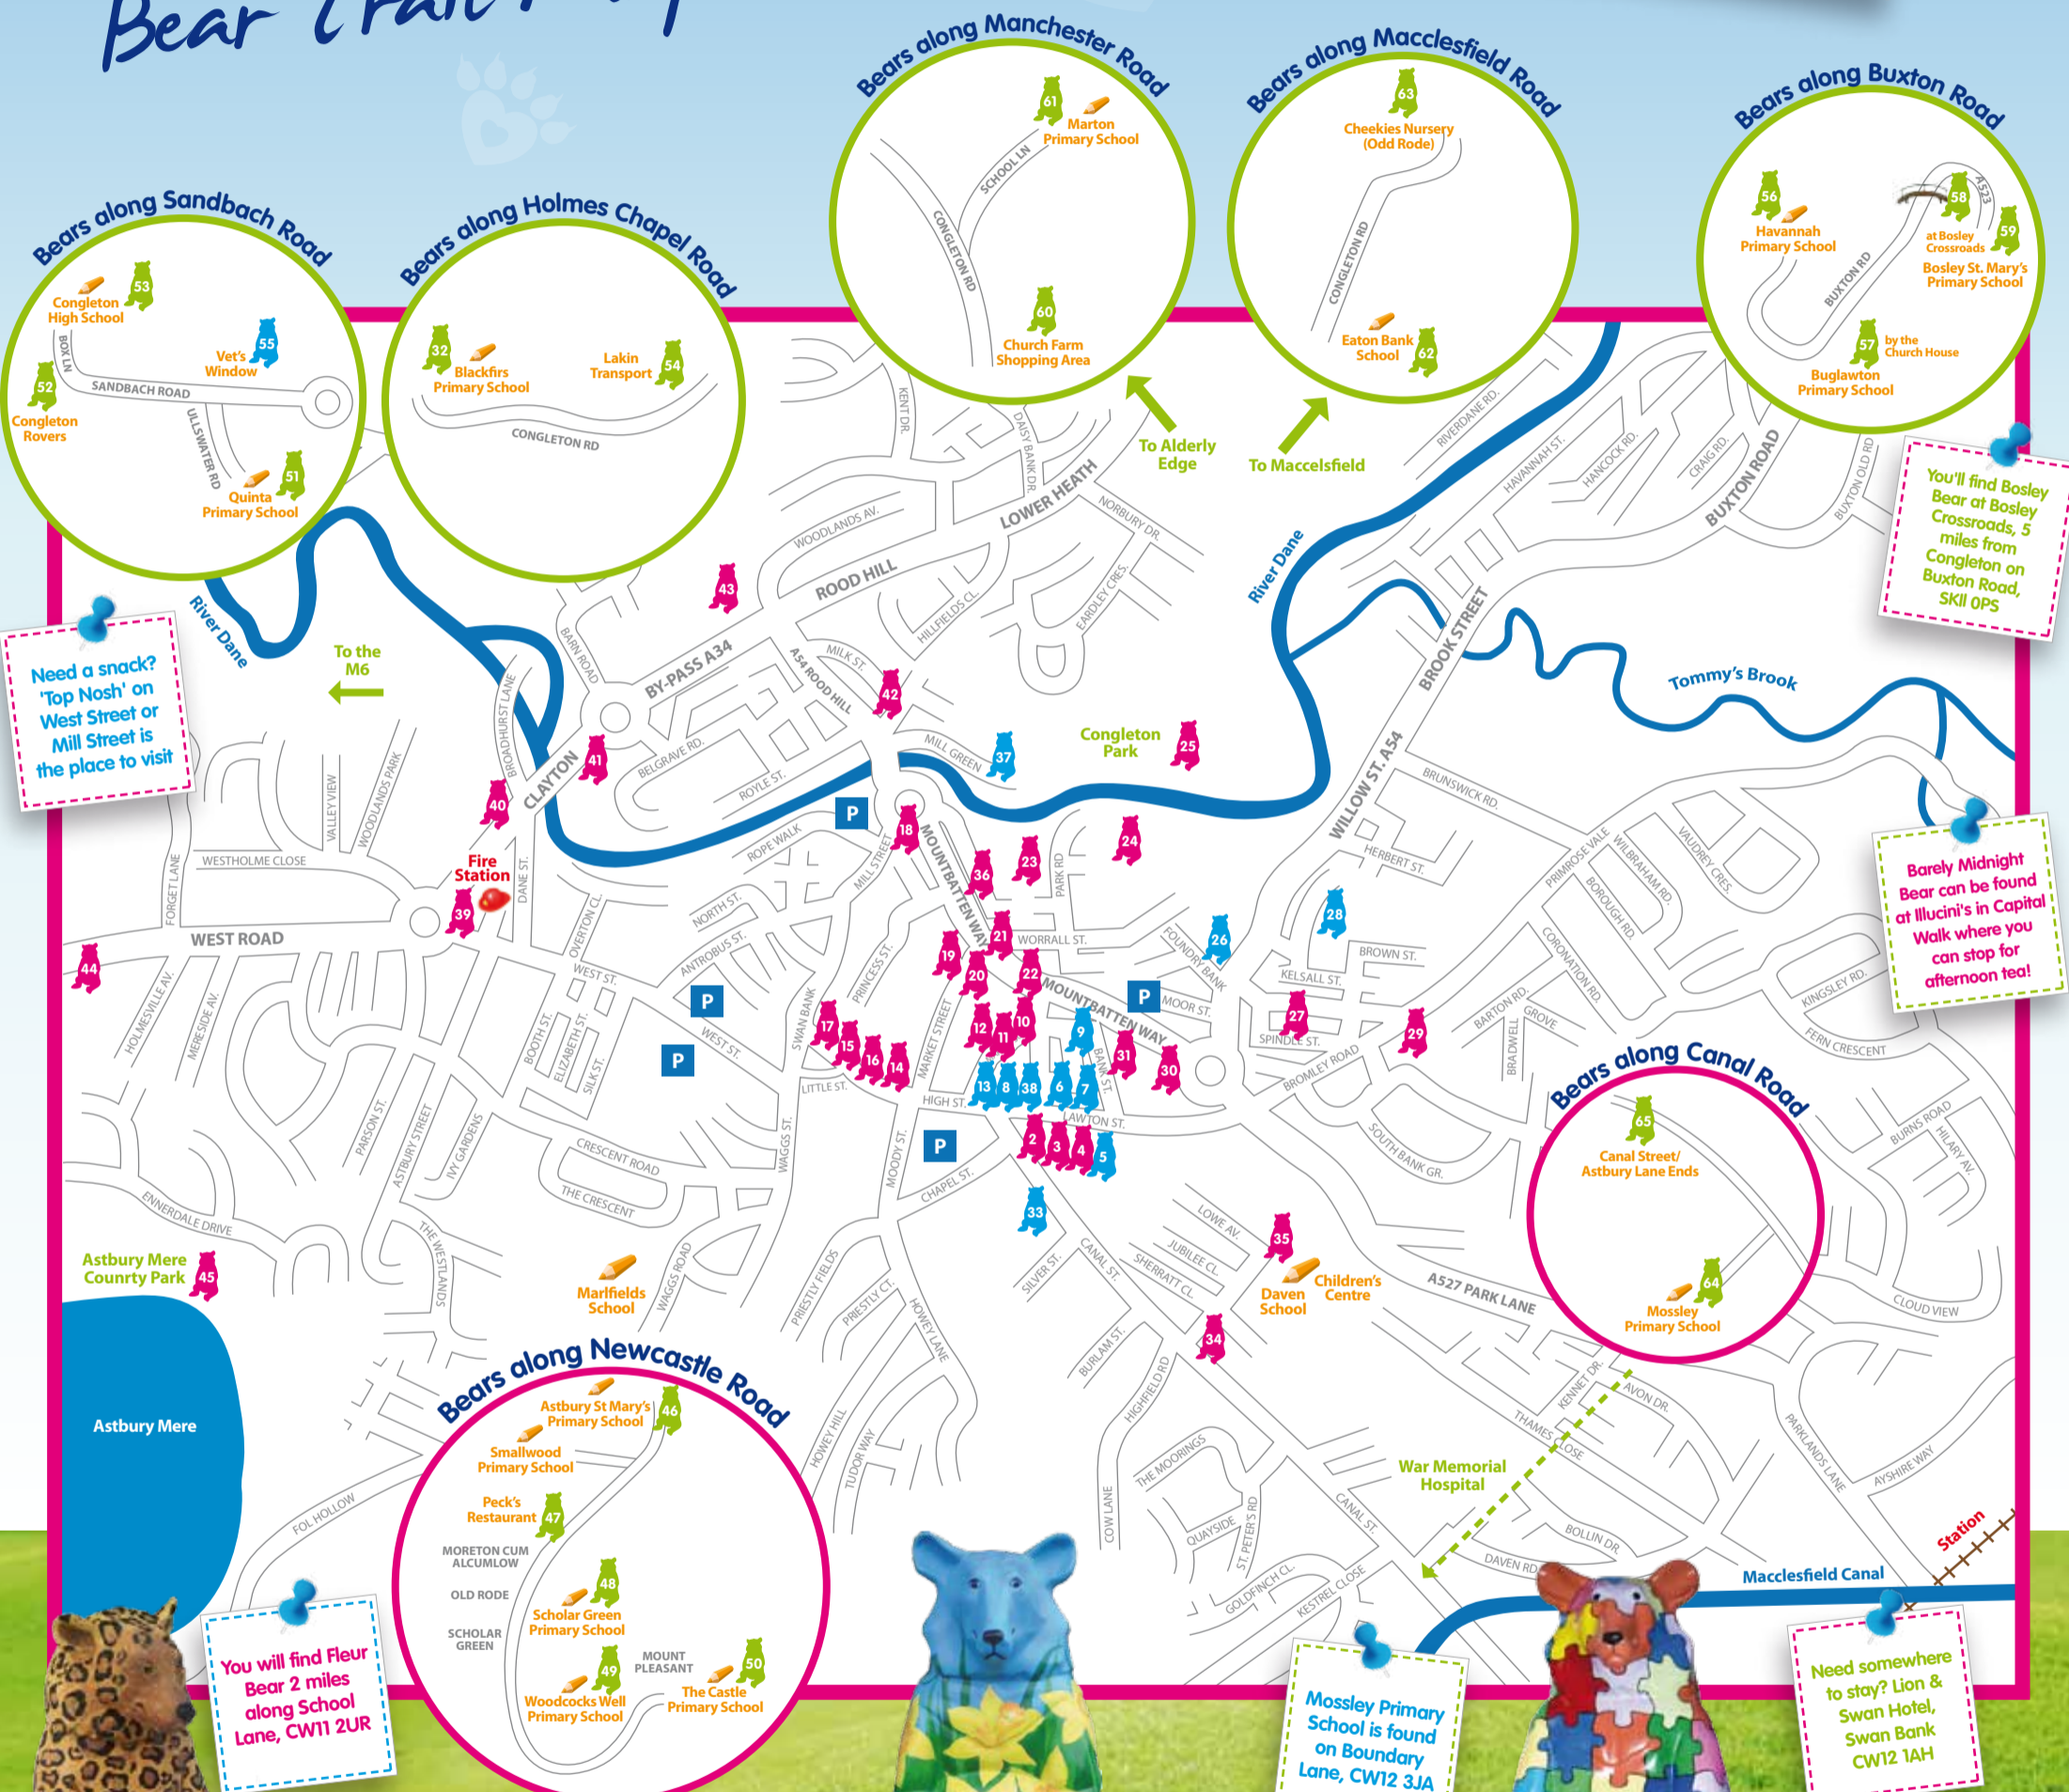

BEAR MANIA

Bear Trail Map

Outdoor Bears
Bears located outdoors on the Bear Trail

Indoor Bears
Bears located indoors on the Bear Trail

Outer Area Bears
Bears located outdoors, outside of Congleton Town Centre

Big Thanks to:

Wright's ...remarkable print extraordinary service
wrightsprinters.com

Ravensthorpe ...remarkable print extraordinary service
ravensworthestates.co.uk

plus dane group
plusgrouppltd.org.uk

CeCP